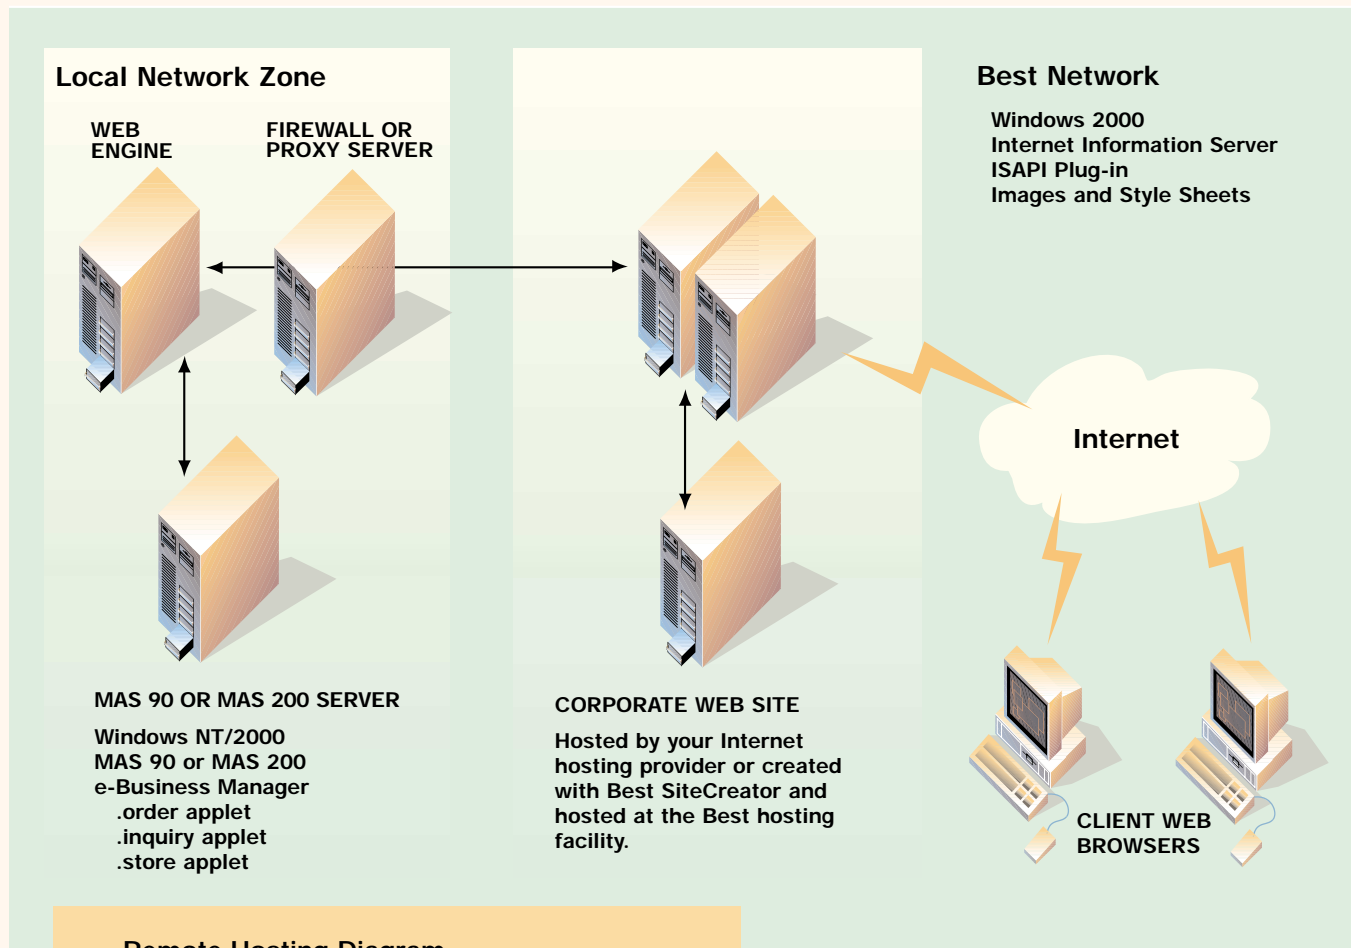

Remote Hosting Diagram

In this illustration, the e-Business Manager components reside on a Windows 2000 server within the Best network. The ISAPI plug-in for Microsoft's Internet Information Server facilitates secure communication through the firewall. Communications between the local network zone and the Best network are handled via DSL or another dedicated connection.

In this example, the Web engine resides on a separate Windows 2000 server. Depending upon network configuration and system load, this component may coexist with MAS 90 or MAS 200 and/or other applications.